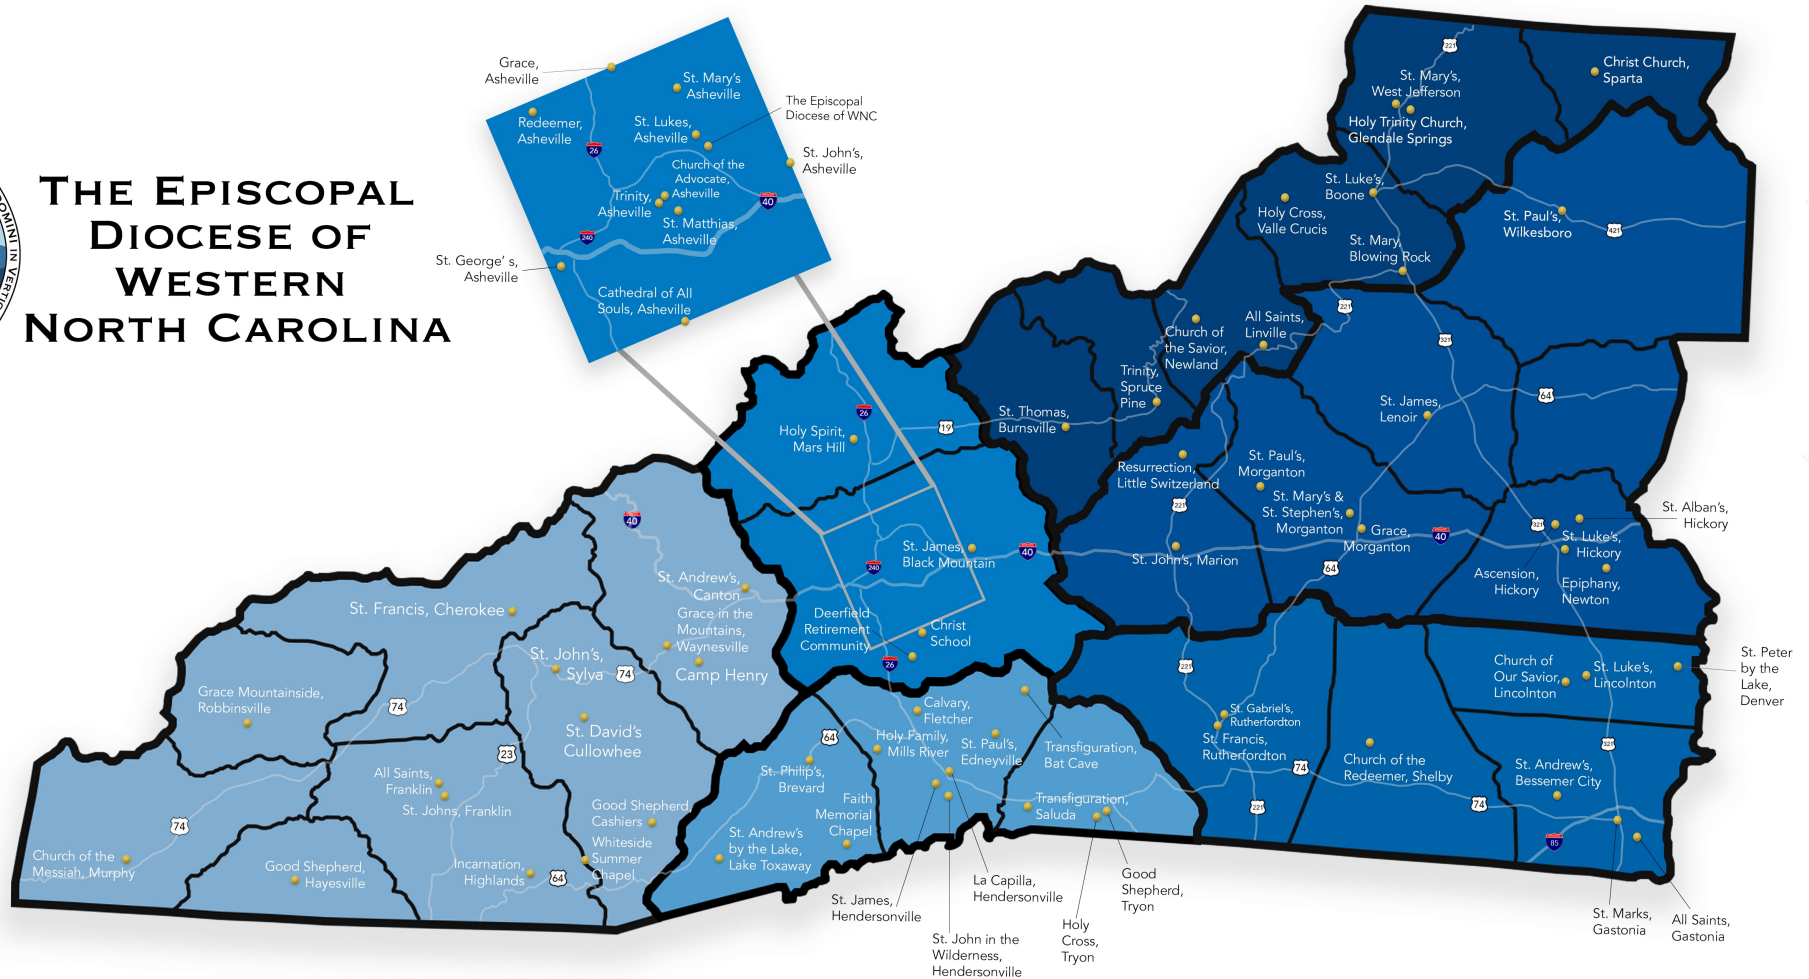

THE EPISCOPAL DIOCESE OF WESTERN NORTH CAROLINA

Western Deanery	Hendersonville Deanery	Asheville Deanery	Piedmont Deanery	Foothills Deanery	Mountain Deanery
All Saints, Franklin	Calvary, Fletcher	Cathedral of All Souls, Asheville	All Saints, Gastonia	Ascension, Hickory	All Saints Chapel, Linville
Good Shepherd, Hayesville	Good Shepherd, Tryon	Church of the Advocate, Asheville	Epiphany, Newton	Grace, Morganton	Christ Church, Sparta
Good Shepherd, Cashiers	Faith Memorial Chapel	Deerfield Retirement Community	Our Savior, Lincolnton	St. Alban's, Hickory	Holy Cross, Valle Crucis
Grace Church in the Mountains, Waynesville	Holy Cross, Tryon	& St. Giles Chapel	Redeemer, Shelby	St. James, Lenoir	Holy Communion (St. Mary's, Holy Trinity), Glendale Springs
Grace Church Mountainside, Robbinsville	Holy Family, Mills River	Grace Church, Asheville	St. Andrew's, Bessemer City	St. John's, Marion	Resurrection Chapel, Little Switzerland
Incarnation, Highlands	La Capilla, Hendersonville	Holy Spirit, Mars Hill	St. Francis, Rutherfordton	St. Mary's & St. Stephen's, Morganton	Church of the Savior, Newland
Messiah, Murphy	St. James', Hendersonville	Redeemer, Asheville	St. Gabriel's, Rutherfordton	St. Paul's, Morganton	St. Luke's, Boone
St. Andrew's, Canton	St. John in the Wilderness, Flat Rock	St. George's, Asheville	St. Francis, Rutherfordton	St. Paul's, Wilkesboro	St. Mary-of-the-hills, Blowing Rock
St. David's, Cullowhee	St. Paul's, Edneyville	St. James', Black Mountain	St. Luke's, Lincolnton		St. Thomas, Burnsville
St. Francis of Assisi, Cherokee	St. John's, Asheville	St. Luke's, Asheville	St. Mark's, Gastonia		Trinity, Spruce Pine
St. John's, Franklin	St. Philip's, Brevard	St. Mary's, Asheville	St. Peter's by the lake, Denver		
St. John's, Sylva	Transfiguration, Bat Cave	St. Matthias, Asheville			
Whiteside Summer Chapel	Transfiguration, Saluda	Trinity Episcopal, Asheville			