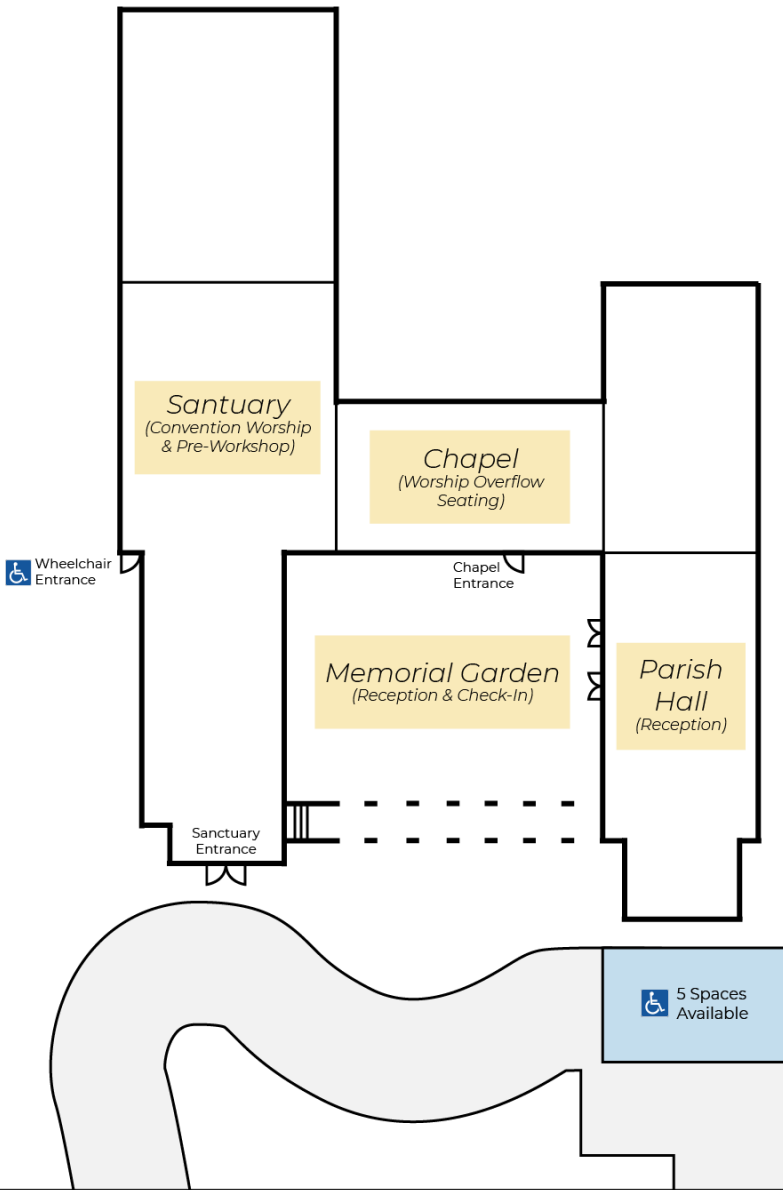

# THE EPISCOPAL CHURCH OF THE ASCENSION

726 1st Ave NW,  
Hickory, NC 28601

HANDICAP ACCESSIBLE

CONVENTION MEETING SPACE

PARKING AVAILABLE

1st Ave NW

Sidewalk

AIKEN  
BLACK  
TIRE  
SERVICES

GYM

4 Spaces Available

73 Spaces Available

← Additional parking (if necessary) available at Aiken-Black Tire Services